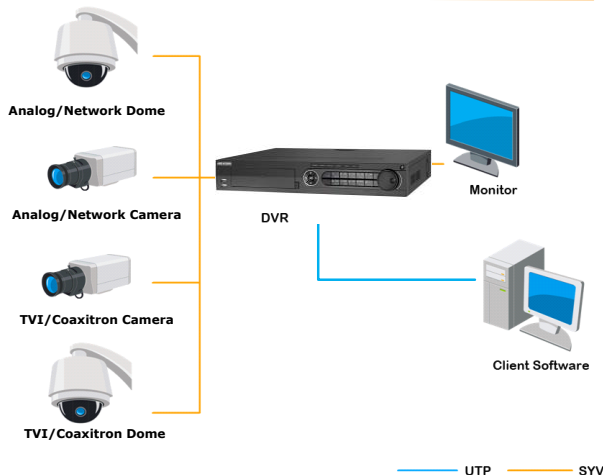

Typical Application

certis
Securing Your World