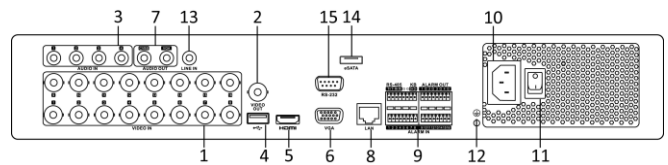

Physical Interfaces

1. VIDEO IN
2. VIDEO OUT
3. AUDIO IN, RCA Connector
4. USB Port
5. HDMI Interface
6. VGA Interface
7. CVBS AUDIO OUT and VGA AUDIO OUT
8. LAN Network Interface
9. RS-485 Serial Interface, Keyboard Interface, ALARM IN and ALARM OUT
10. 100-240V AC Power Input
11. Power Switch
12. GND
13. LINE IN
14. eSATA Interface
15. RS-232 Serial Port