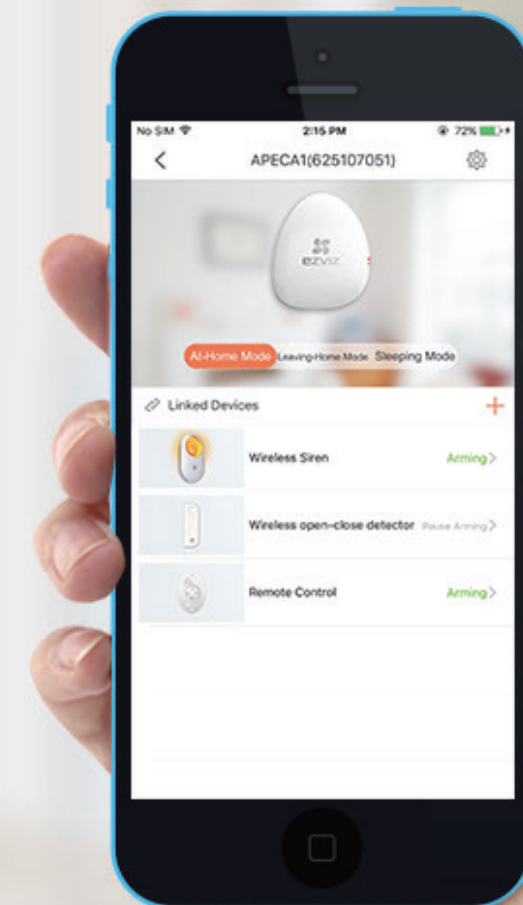

Alarm Starter Kit

Wireless Security Solution Kit

A total solution for your smart home security.

What's inside the starter kit:

- A1
- T6
- K2
- T1

Optimal protection

This comprehensive wireless security kit meets all of your security needs.

A lightweight and portable remote control that allows you to switch conveniently between security modes.

The T1, detecting infrared radiation emitted by humans

The T1 has a wide viewing angle of 100° and disregards movement by pets up to 25kg.

Wide viewing angle of 100°

Up to 25kg

Instant alerts

Whenever a sensor in the Alarm Starter Kit is triggered, the A1 sends an instant alert to the app on your smartphone.

Integrated solution

The A1 can be connected to your EZVIZ cameras. When a sensor in the Alarm Starter Kit is triggered, the camera instantly starts recording images and video.

Control via the EZVIZ App

With the EZVIZ App, you can remotely control the A1 and all devices connected to it even when you are away from home.

Package Contents:

- A1 x 1
- T6 x 1
- K2 x 1
- T1 x 1

Specifications are subject to change without notice. EZVIZ App interface images are for illustrative purposes only.