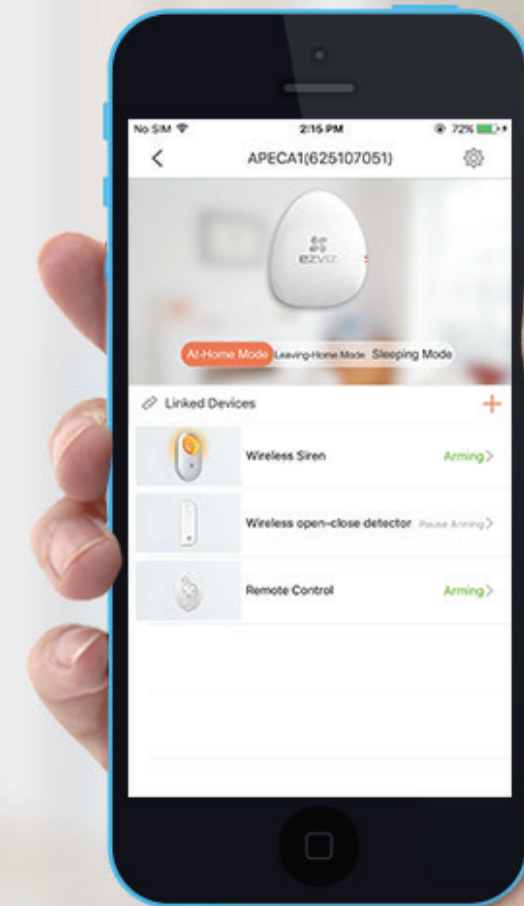

Alarm Starter Kit

Wireless Security Solution Kit

A total solution for your smart home security.

What's inside the starter kit:

- A1
- T6
- K2
- T1

Optimal protection

This comprehensive wireless security kit meets all of your security needs.

Easy installation

We've pre-paired the T6, K2 and T1 with the A1 for you. All you have to do is scan the QR code on the A1, follow the voice guidance, and you are good to go!

The A1: the heart of your security system

The A1 is a wireless security hub which connects to Wi-Fi and up to 32 EZVIZ sensors.

The T6: maximum security

Triggered when a door or window is opened or moved at an angle greater than 3°.

The K2: control your security

A lightweight and portable remote control that allows you to switch conveniently between security modes.

The T1, detecting infrared radiation emitted by humans

The T1 has a wide viewing angle of 100° and disregards movement by pets up to 25kg.