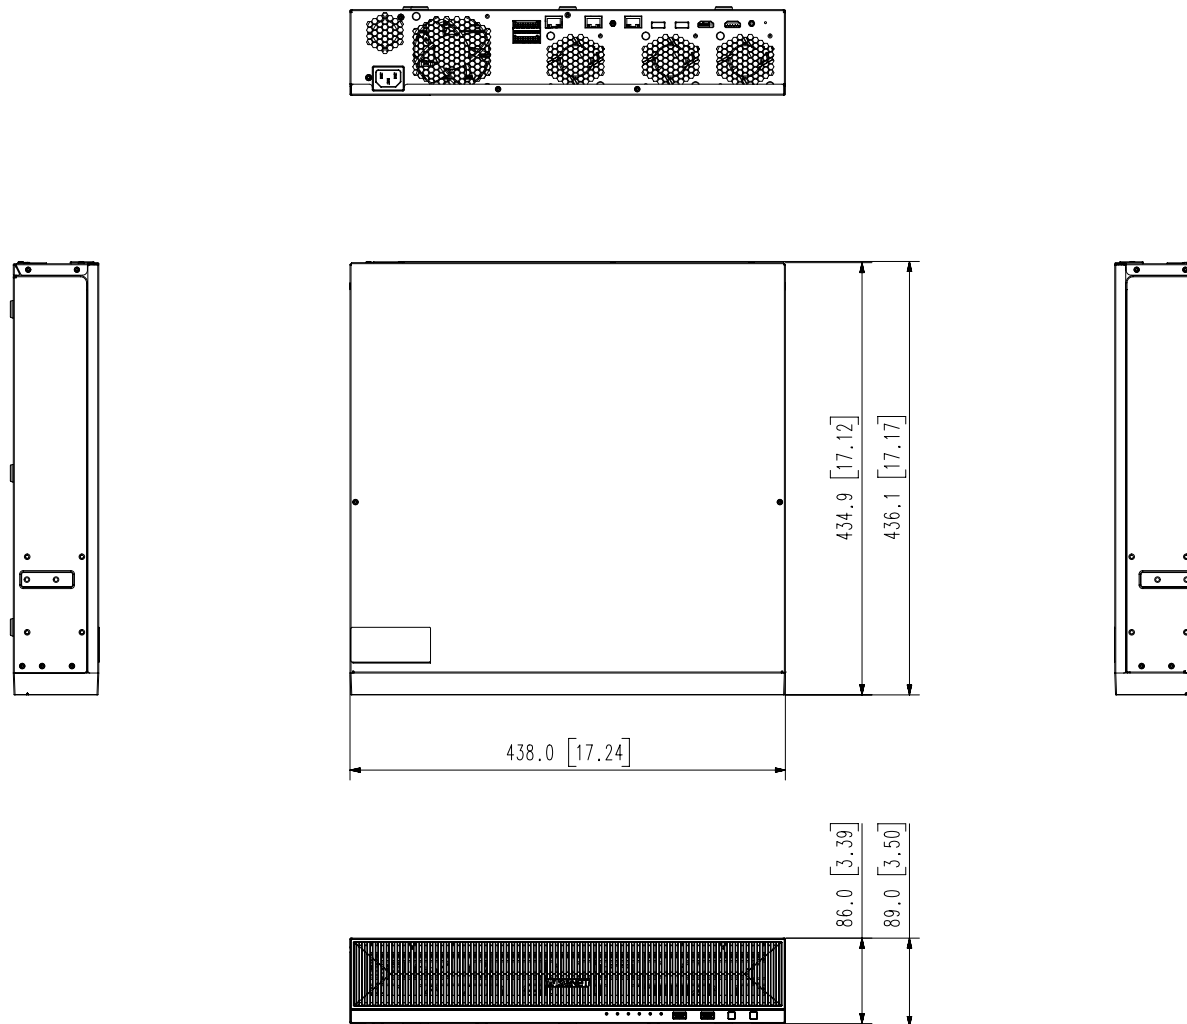

Appearance Drawing
XRN-6410B2, 3210B2
Unit : mm [inches]