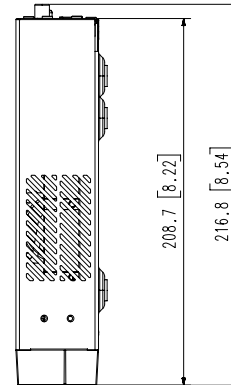

3		
2		
1	XRN-420S	'21.06.01
No.	MODEL NAME	DATE
Unit:mm[inch]		SCALE:1/2
Hanwha Techwin		

A2

© Hanwha Techwin Co.,Ltd. All rights reserved.