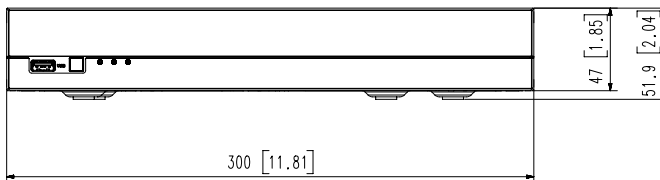

3		
2		
1	XRN-420S	'21.06.01
No.	MODEL NAME	DATE
Unit:mm[inch]		SCALE:1/2
Hanwha Techwin		

A2

© Hanwha Techwin Co.,Ltd. All rights reserved.