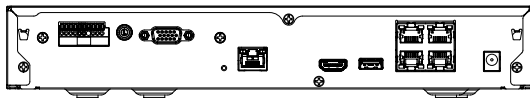

3		
2		
1	XRN-420S	'21.06.01
No.	MODEL NAME	DATE
Unit:mm[inch]		SCALE:1/2
Hanwha Techwin		

A2

© Hanwha Techwin Co.,Ltd. All rights reserved.