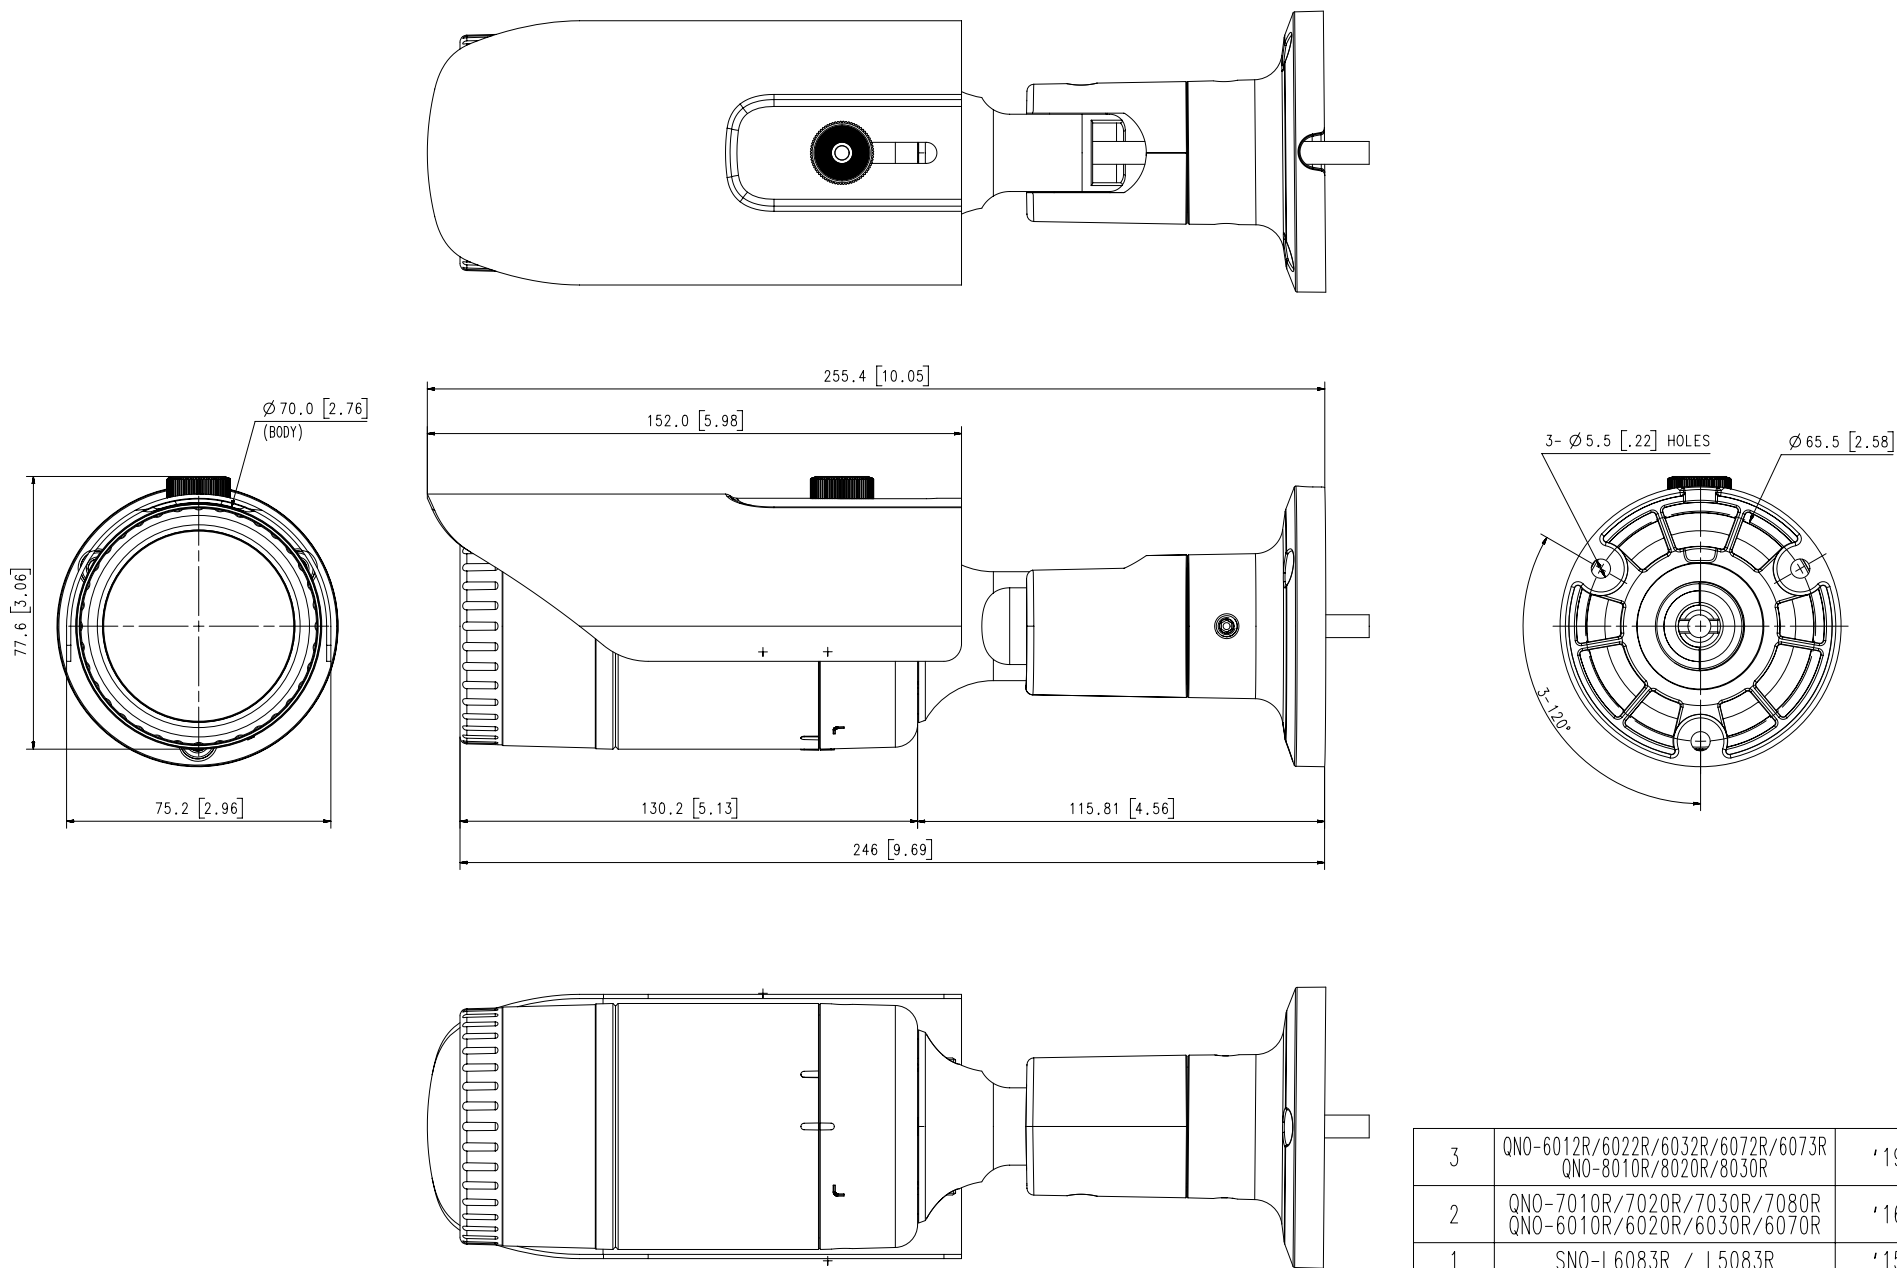

3	QNO-6012R/6022R/6032R/6072R/6073R QNO-8010R/8020R/8030R	'19.04.18
2	QNO-7010R/7020R/7030R/7080R QNO-6010R/6020R/6030R/6070R	'16.05.10
1	SNO-L6083R / L5083R	'15.02.26
No.	MODEL NAME	DATE
Unit:mm[inch] SCALE:1/1		Hanwha Techwin

© Hanwha Techwin Co.,Ltd. All rights reserved.